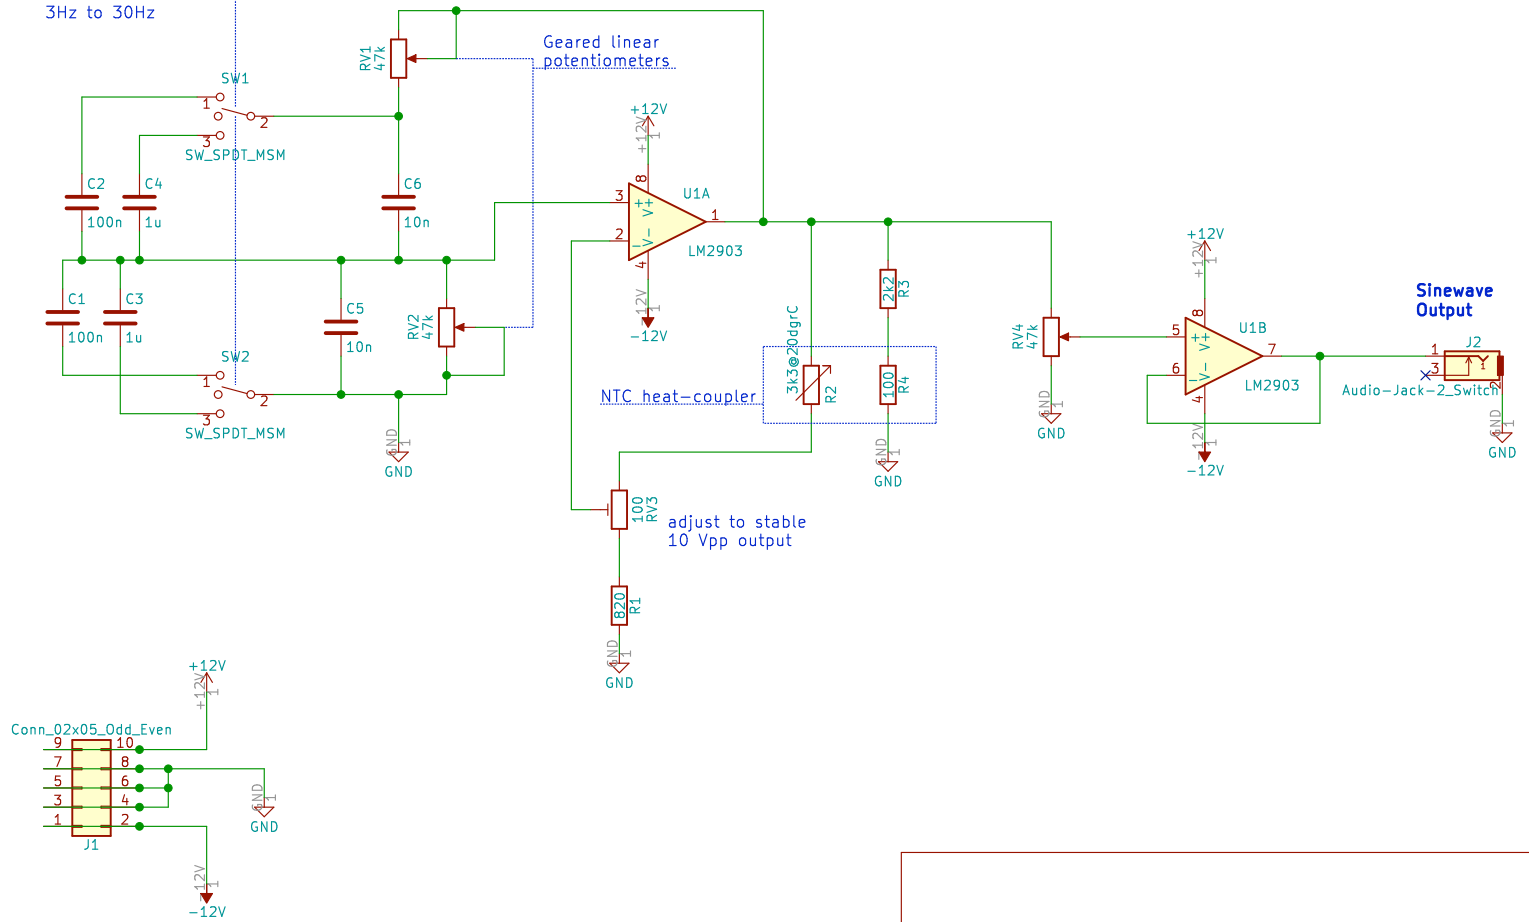

medium range 30Hz to 300Hz
 high range 300Hz to 3kHz
 low range 3Hz to 30Hz

cTOPconsult v./Carsten Tonn-Petersen

Sheet: /
 File: WienBridge_osc.sch

Title: Wien Bridge Osc.

Size: A4 Date: 2020-04-12

KiCad E.D.A. eeschema 4.0.7

Rev: 00a

Id: 1/1